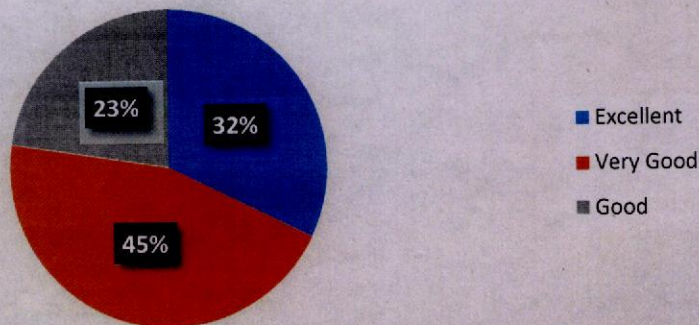

Appropriate Teaching aids(audio-visual) are available in lecture theatres

Internal/sessional examinations are conducted in time with adequate coverage of all syllabus

Registrar
SGT University
Budhera, Gurugram

Level of satisfaction with Examination reforms- Percentage of theory and Practical

Level of satisfaction with inclusion of Objective type questions in Examinations

Rate your level of satisfaction with examination and evaluation pattern of the University