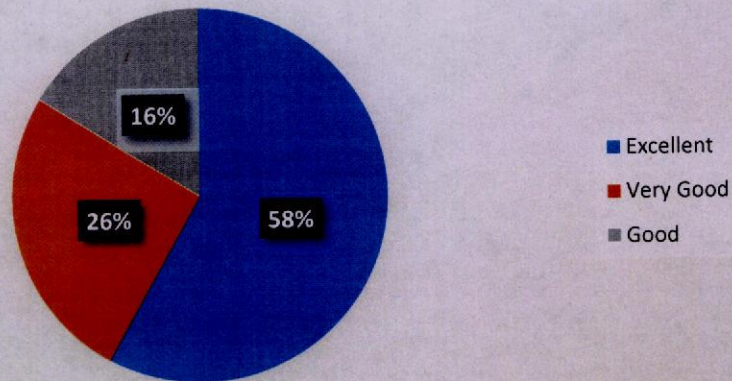

NUMBER OF RESPONSES-31

Content of course is based on industry needs and demands

Course has good balance between theory and practical application

Registrar
SGT University
Budhera, Gurugram

SGT UNIVERSITY

SHREE GURU GOBIND SINGH TRICENTENARY UNIVERSITY
(UGC Approved) Gurugram, Delhi-NCR
Budhera, Gurugram-Badli Road, Gurugram (Haryana) - 122505 Ph. : 0124-2278193, 2278184, 2278185

Course content stimulate my interest
in the subject area

Employability is given weightage in
curriculum design and development

The curriculum is updated time to
time

Registrar
SGT University
Budhera, Gurugram