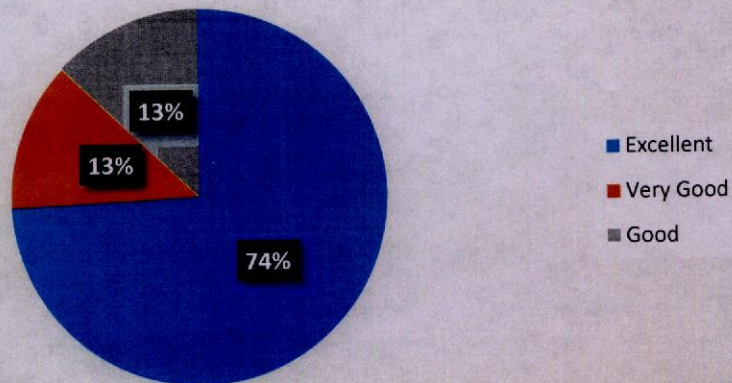

Freedom to innovate and adopt new teaching strategies/methods