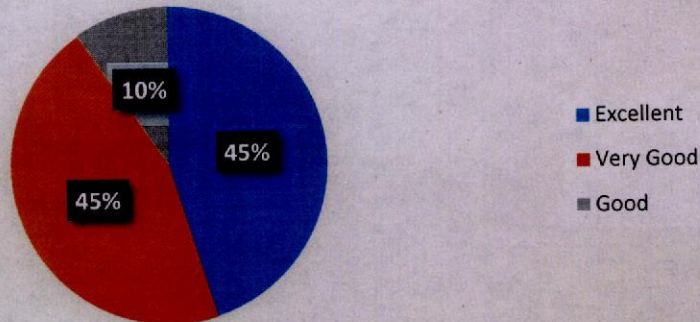

Appropriate Teaching aids(audio-visual) are available in lecture theatres

Internal/sessional examinations are conducted in time with adequate coverage of all syllabus

Registrar
SGT University
Budhera, Gurugram

Level of satisfaction with Examination reforms- Percentage of theory and Practical

Level of satisfaction with inclusion of Objective type questions in Examinations

Rate your level of satisfaction with examination and evaluation pattern of the University