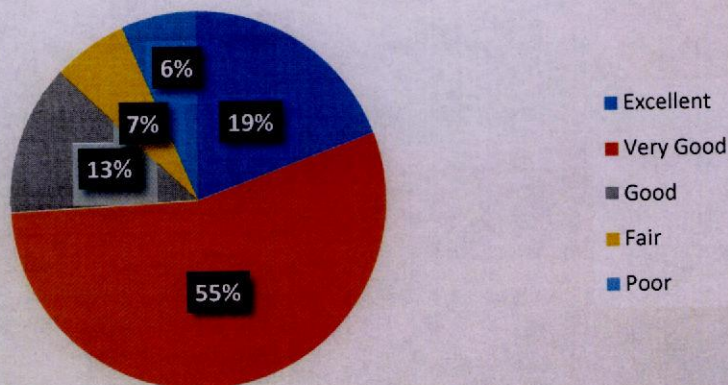

SGT UNIVERSITY

SHREE GURU GOBIND SINGH TRICENTENARY UNIVERSITY
(UGC Approved) Gurugram, Delhi-NCR

Budhera, Gurugram-Badli Road, Gurugram (Haryana) - 122505 Ph : 0124-2278183, 2278184, 2278185

Adequate number of reference books are available in Library