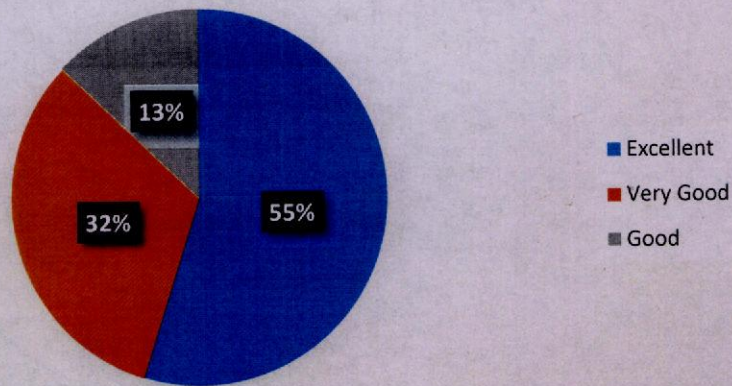

NUMBER OF RESPONSES-31

Content of course is based on industry needs and demands

Course has good balance between theory and practical application

Registrar
SGT University
Budhera, Gurugram

SGT UNIVERSITY

SHREE GURU GOBIND SINGH TRICENTENARY UNIVERSITY
(UGC Approved) Gurugram, Delhi-NCR
Budhera, Gurugram-Badli Road, Gurugram (Haryana) - 122505 Ph. : 0124-2278193, 2278184, 2278185

Level of satisfaction with Examination reforms- Percentage of theory and Practical

Level of satisfaction with inclusion of Objective type questions in Examinations

Rate your level of satisfaction with examination and evaluation pattern of the University