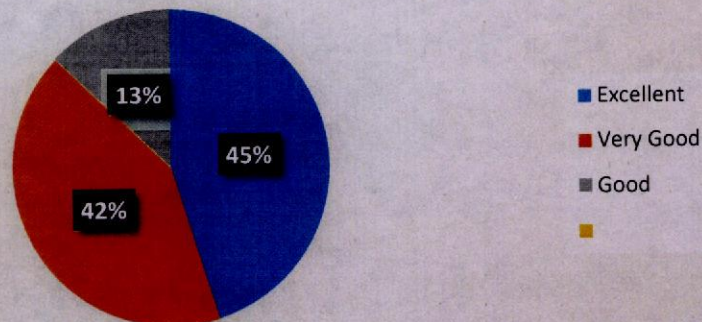

Appropriate Teaching aids(audio-visual) are available in lecture theatres

Internal/sessional examinations are conducted in time with adequate coverage of all syllabus

Registrar
SGT University
Budhera, Gurugram

Level of satisfaction with Examination reforms- Percentage of theory and Practical

Level of satisfaction with inclusion of Objective type questions in Examinations

Rate your level of satisfaction with examination and evaluation pattern of the University