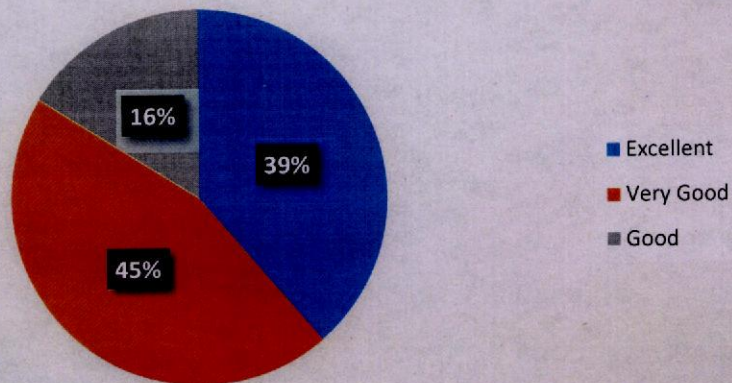

NUMBER OF RESPONSES-31

Content of course is based on industry needs and demands

Course has good balance between theory and practical application

Registrar
SGT University
Budhera, Gurugram

SGT UNIVERSITY

SHREE GURU GOBIND SINGH TRICENTENARY UNIVERSITY
(UGC Approved) Gurugram, Delhi-NCR
Budhera, Gurugram-Badli Road, Gurugram (Haryana) - 122505 Ph. : 0124-2278193, 2278184, 2278185