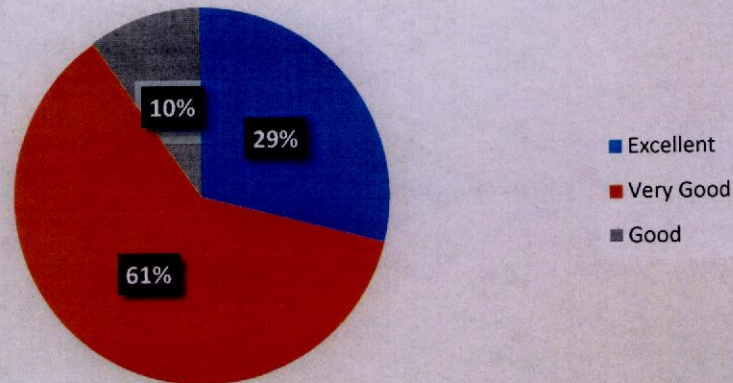

NUMBER OF RESPONSES-31

Content of course is based on industry needs and demands

Course has good balance between theory and practical application

Registrar
SGT University
Budhera, Gurugram

SGT UNIVERSITY

SHREE GURU GOBIND SINGH TRICENTENARY UNIVERSITY
(UGC Approved) Gurugram, Delhi-NCR
Budhera, Gurugram-Badli Road, Gurugram (Haryana) - 122505 Ph. : 0124-2278193, 2278184, 2278185

Course content stimulate my interest
in the subject area

Employability is given weightage in
curriculum design and development

The curriculum is updated time to
time

Registrar
SGT University
Budhera, Gurugram