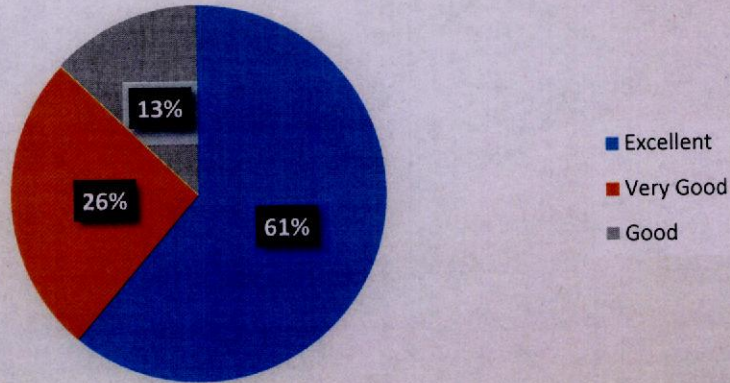

NUMBER OF RESPONSES-31

Content of course is based on industry needs and demands

Course has good balance between theory and practical application

Registrar
SGT University
Budhera, Gurugram

SGT UNIVERSITY

SHREE GURU GOBIND SINGH TRICENTENARY UNIVERSITY
(UGC Approved) Gurugram, Delhi-NCR
Budhera, Gurugram-Badli Road, Gurugram (Haryana) - 122505 Ph. : 0124-2278193, 2278184, 2278185

Course content stimulate my interest
in the subject area

Employability is given weightage in
curriculum design and development

The curriculum is updated time to
time

Registrar
SGT University
Budhera, Gurugram